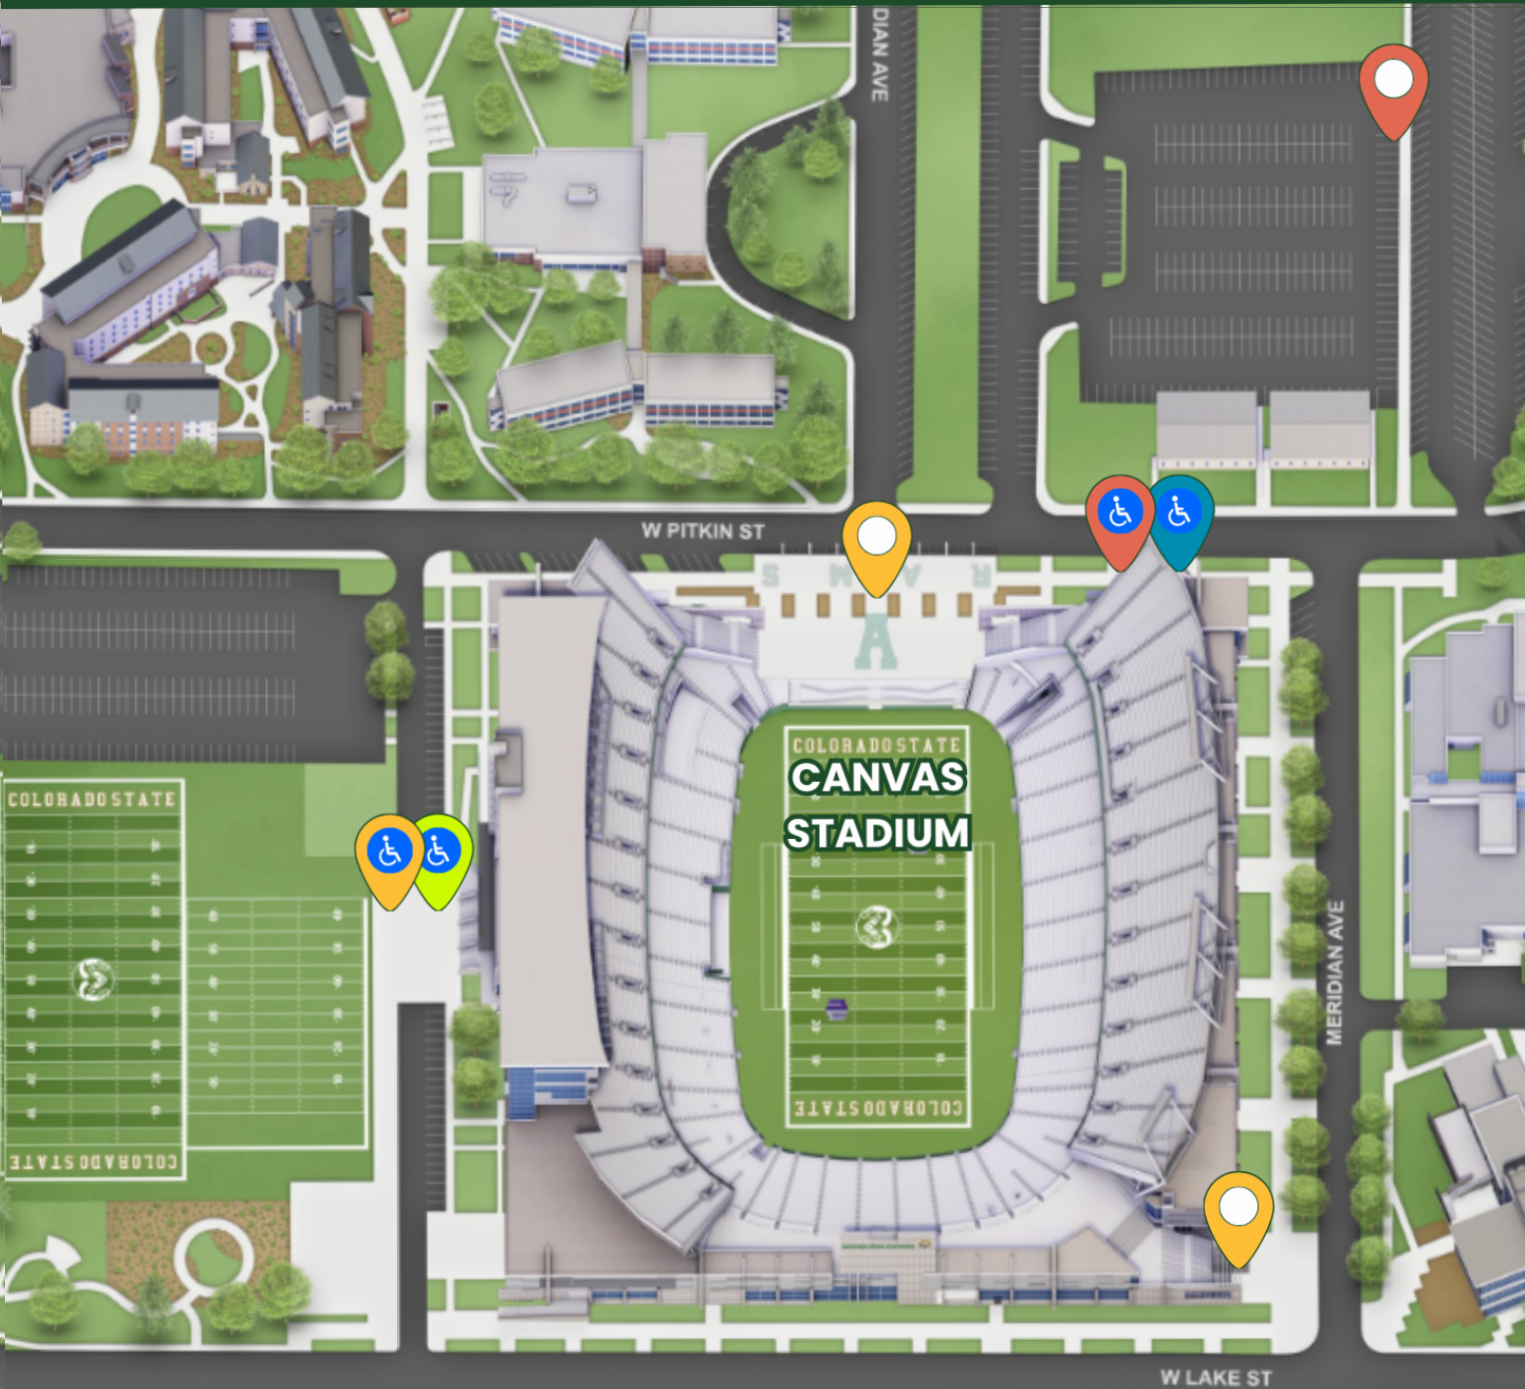

COLORADO STATE UNIVERSITY

CANVAS STADIUM- UNIVERSITY-WIDE CEREMONY MAP

751 W PITKIN ST, FORT COLLINS, CO 80521

*Metal detectors in use.
Clear Bag Policy in effect at all
entrances.*

-  **Graduate Lineup**
Parking Lot 473
-  **Accessible Graduate Entrance**
Northeast Tunnel
-  **Guest Entrance**
-  **Accessible Guest Entrance**
West Premium Entrance Elevator to Concourse
-  **Accessible Faculty Entrance**
Northeast Tunnel
-  **Media and Staff Entrance**
West Premium Entrance

LORY STUDENT CENTER – RECOGNITION CEREMONY MAP

1101 CENTER AVE MALL, FORT COLLINS, CO 80521

-  **Guest Entrance**
-  **Graduate Lineup**
Never No Summer Ballroom
300 Level
-  **Faculty Lineup**
Never No Summer Ballroom
300 Level
-  **Grand Ballroom**
300 Level
-  **Longs Peak Room**
Overflow Viewing
300 Level
-  **Elevators**

 **Graduate Entrance**
Graduating Students enter on the Southern Outdoor Concourse into Bob Davis Hall.

 **Accessible Graduate Entrance**
Ground Level Entry below Concourse

 **Guest Entrance**
Guests may enter through the North doors on the main Moby Arena Concourse.

 **Faculty Entrance**
Ground Level Entry below Concourse

 **No Entry**

COLORADO STATE UNIVERSITY

CEREMONY TENT- RECOGNITION CEREMONY MAP

CAMPUS RECREATION CENTER EAST LAWN, FORT COLLINS, CO 80521

-  **Graduate Lineup**
MAC Gym
-  **Faculty Lineup**
MAC Gym
-  **Guest Entrance**
-  **Indoor Restrooms**
-  **Accessible Walkway**
-  **No Entry**