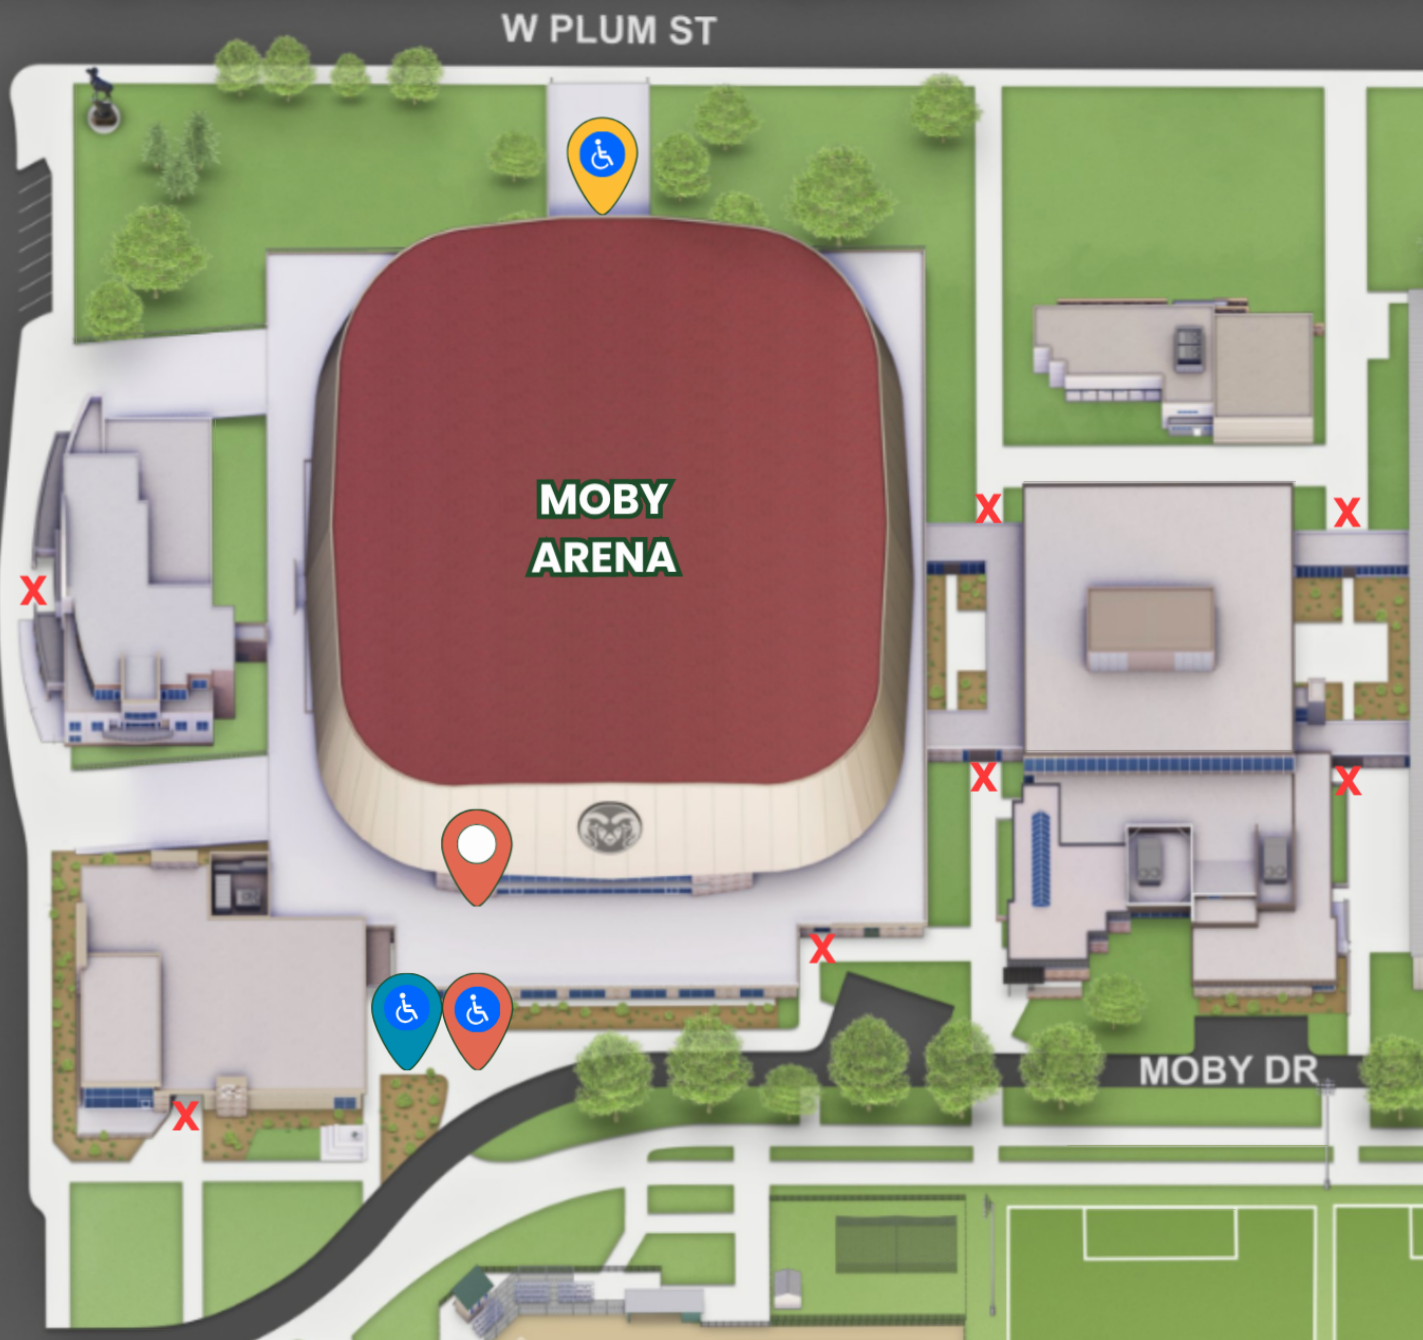

COLORADO STATE UNIVERSITY

MOBY ARENA- RECOGNITION CEREMONY MAP

951 W PLUM ST, FORT COLLINS, CO 80521

*Metal detectors in use.
Clear Bag Policy in effect at all entrances.*

Graduate Entrance
Graduating Students enter on the Southern Outdoor Concourse into Bob Davis Hall.

Accessible Graduate Entrance
Ground Level Entry below Concourse

Guest Entrance
Guests may enter through the North doors on the main Moby Arena Concourse.

Faculty Entrance
Ground Level Entry below Concourse

No Entry