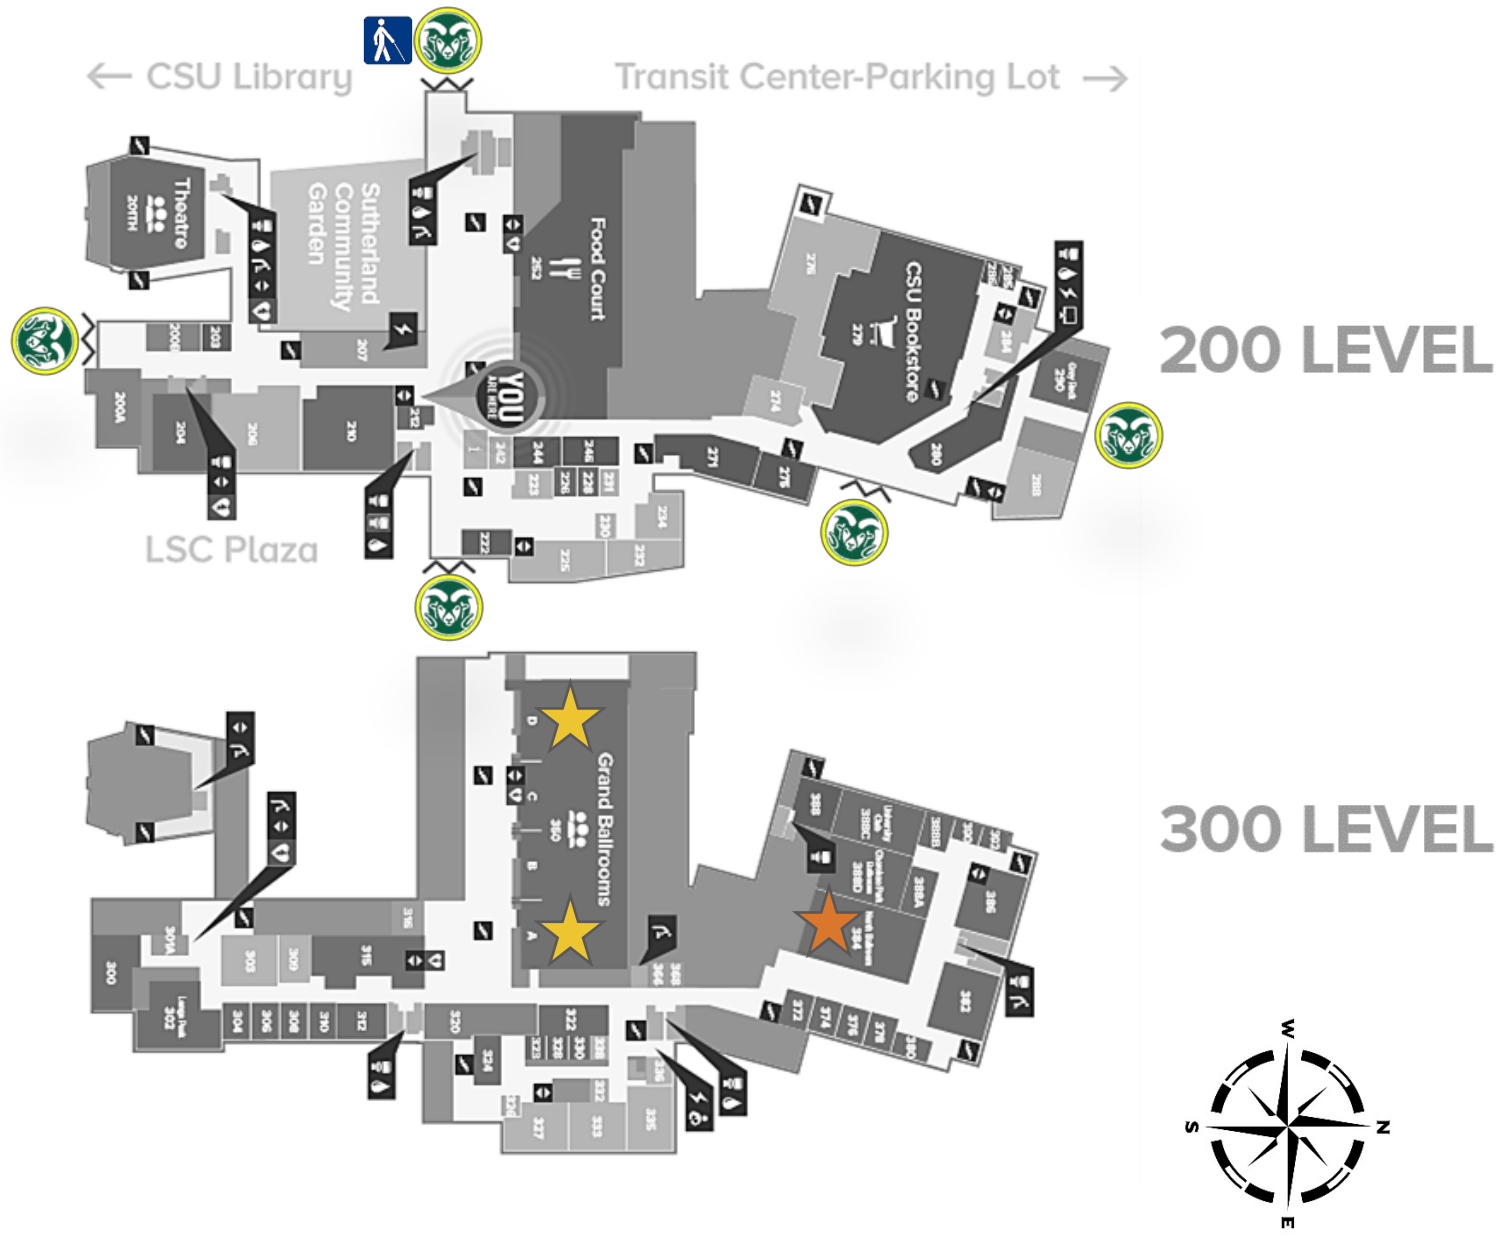

Guest Entrances

Commencement ceremonies take place in the main Lory Student Center Building.

COMMENCEMENT MAP LORY STUDENT CENTER

-  Guest Entrances are on the 200 Level
-  Commencement Ceremonies will take place on the 300 Level in the Grand Ballroom
-  Graduate Lineup will take place on the 300 Level in the North Ballroom
-  Limited mobility suggested entrance is located at the west entrance

For a more detailed map of the Lory Student Center please click [here](#)

COMMENCEMENT MAP

LORY STUDENT CENTER

 **Guest Entrances are on the 200 Level**

 **Companion Seating**

 **Limited Mobility Seating**