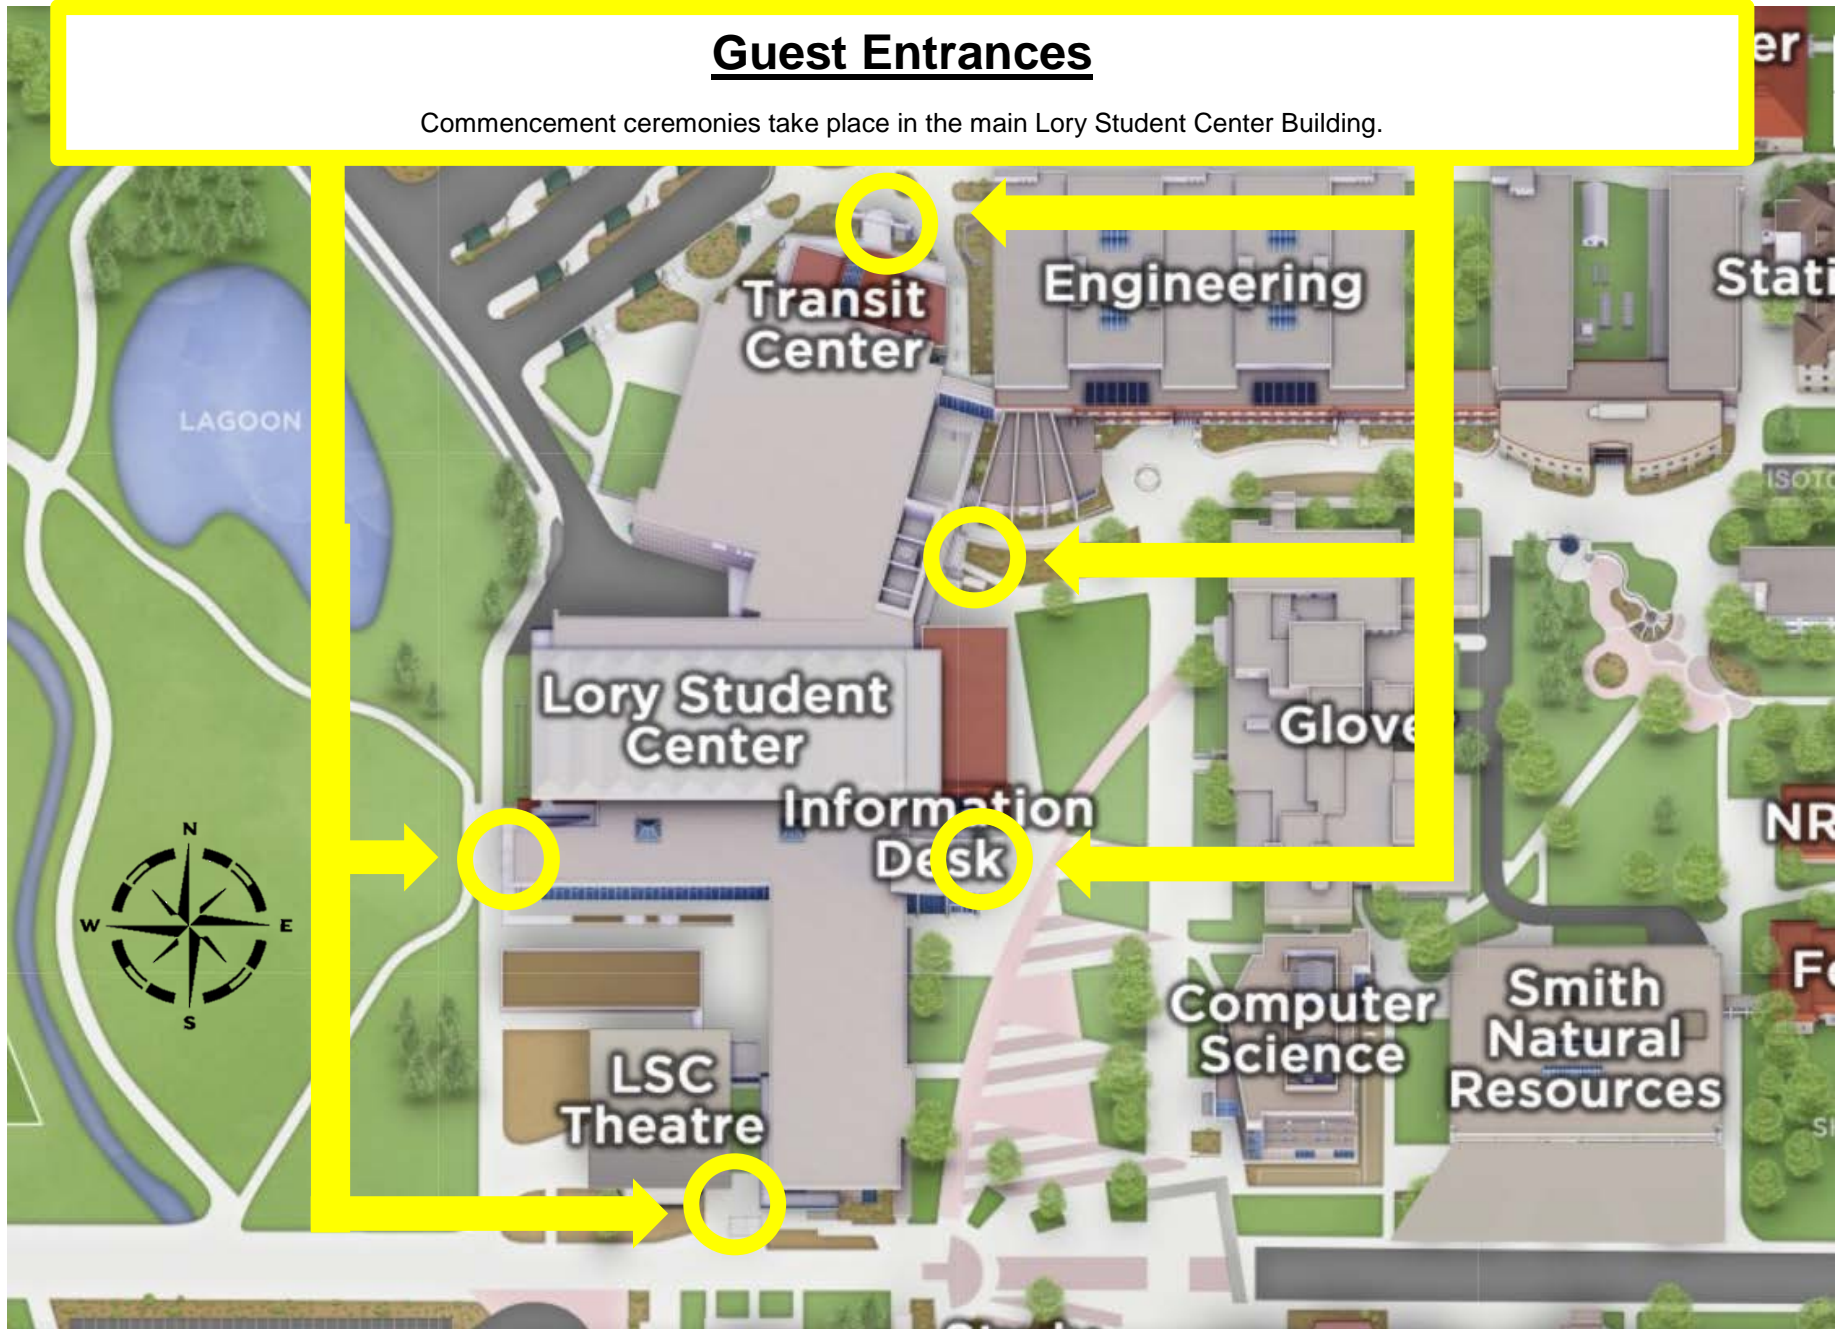

Guest Entrances

Commencement ceremonies take place in the main Lory Student Center Building.

COMMENCEMENT MAP LORY STUDENT CENTER

-  Guest Entrances are on the 200 Level
-  Commencement Ceremonies will take place on the 300 Level in the Grand Ballroom
-  Graduate Lineup will take place on the 300 Level in the North Ballroom
-  Limited mobility suggested entrance is located at the west entrance

For a more detailed map of the Lory Student Center please click [here](#)

COMMENCEMENT MAP

LORY STUDENT CENTER

 **Guest Entrances are on the 200 Level**

 **Companion Seating**

 **Limited Mobility Seating**