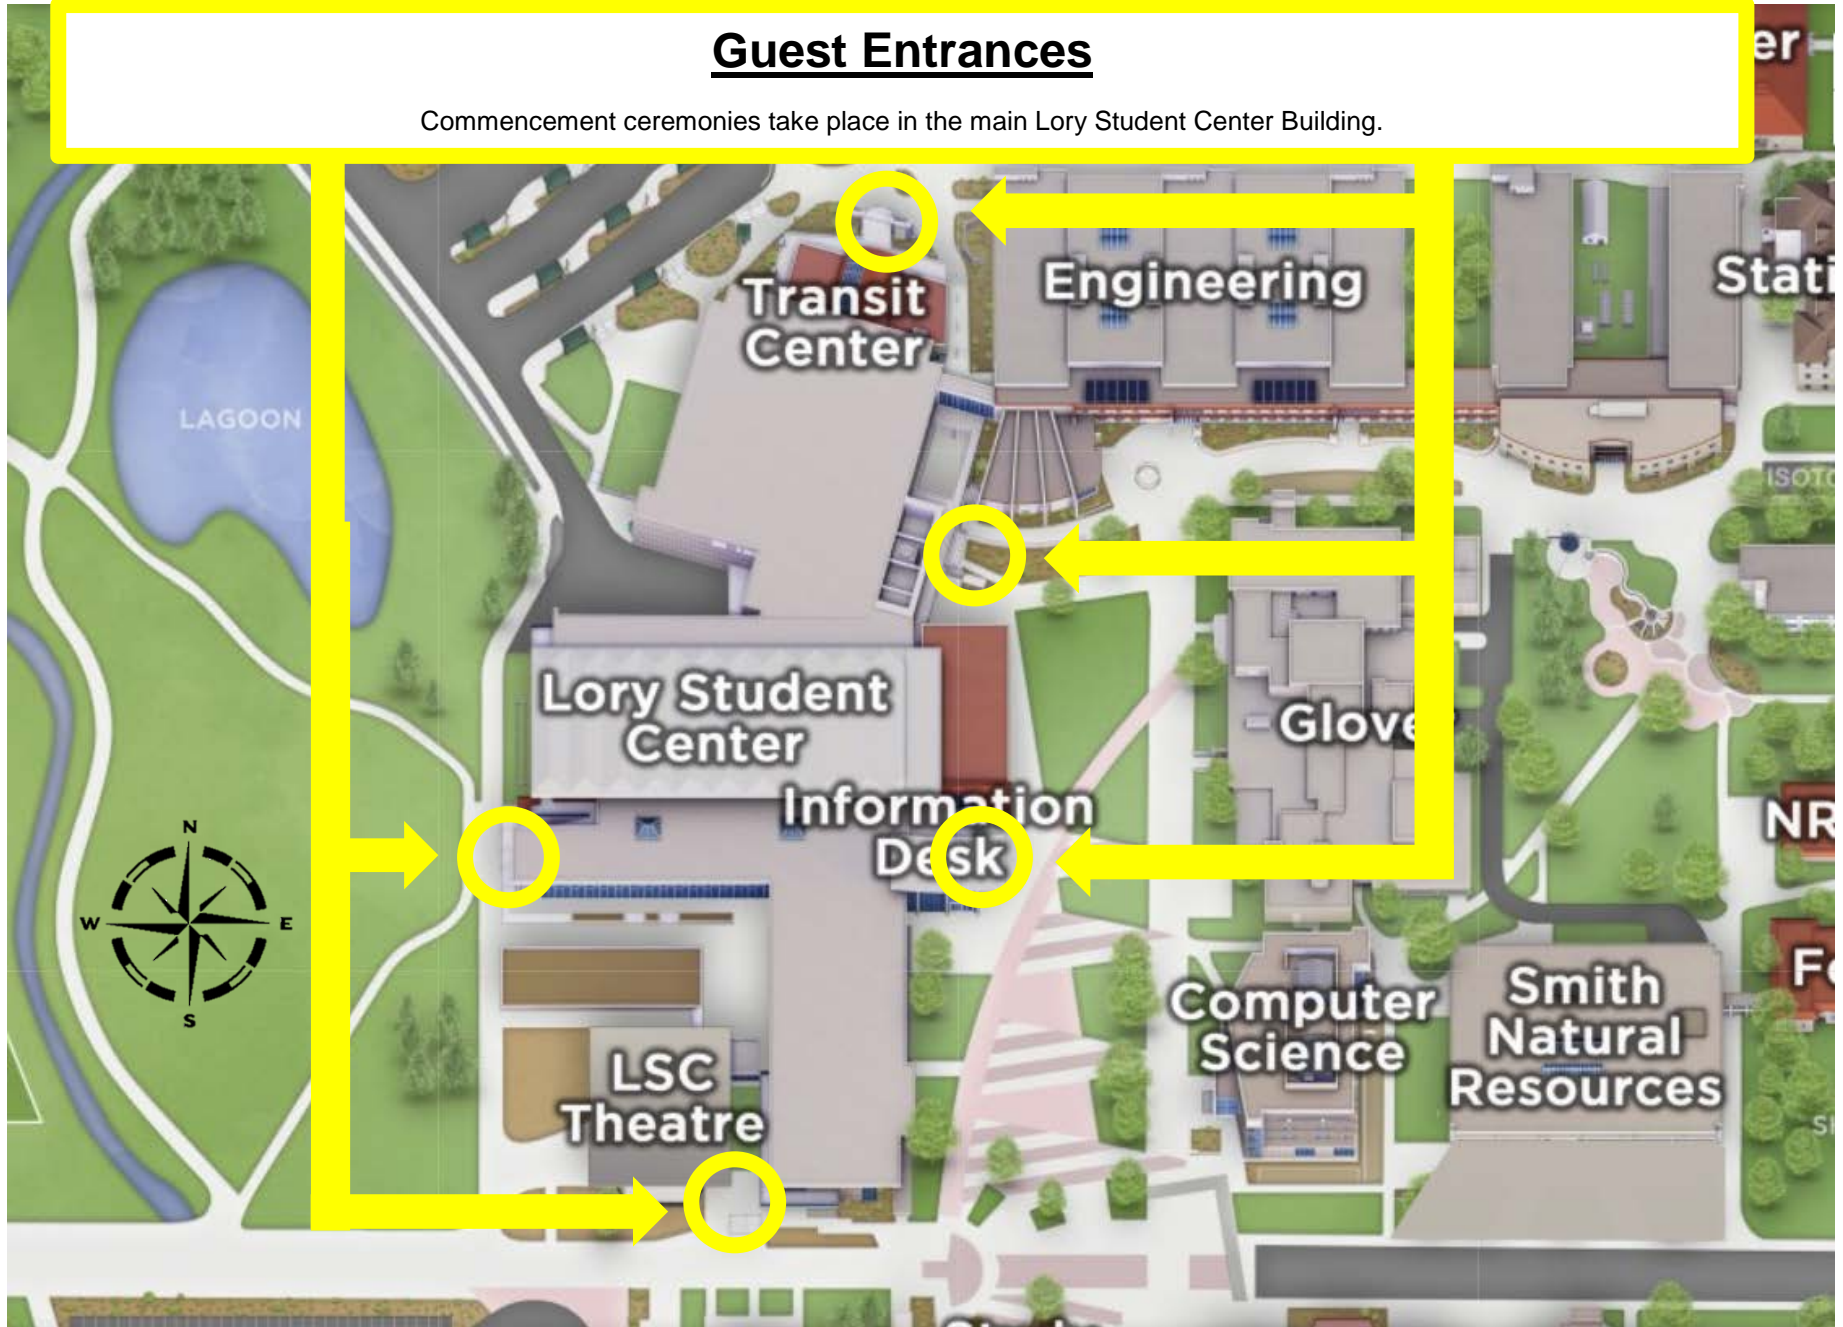

Guest Entrances

Commencement ceremonies take place in the main Lory Student Center Building.

COMMENCEMENT MAP LORY STUDENT CENTER

-  Guest Entrances are on the 200 Level
-  Commencement Ceremonies will take place on the 300 Level in the Grand Ballroom
-  Commissioning in the Fall will take place on the 300 Level in the North Ballroom
-  Limited mobility suggested entrance is located at the west entrance

For a more detailed map of the Lory Student Center please click [here](#)